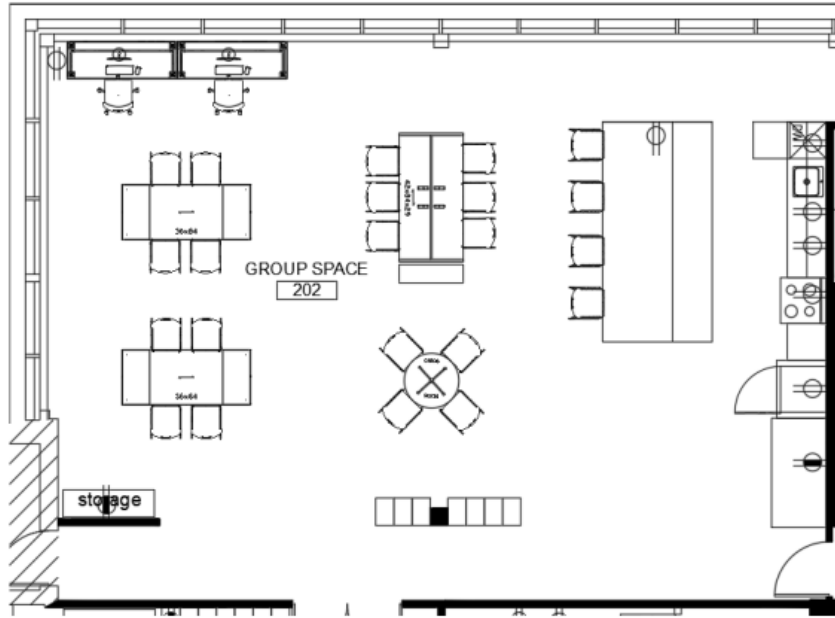

Address

Millbourne Market Mall - Tower 1, 2nd Floor

Suite 200, 3697 Mill Woods Road NW, Edmonton, AB T6K 3L6

Walkthrough *Click Image below

MILLBOURNE MARKET MALL

Walkthrough

Floor Plan

Group Space 201

Plants are not in scope

Group Space 202

Group Space 203