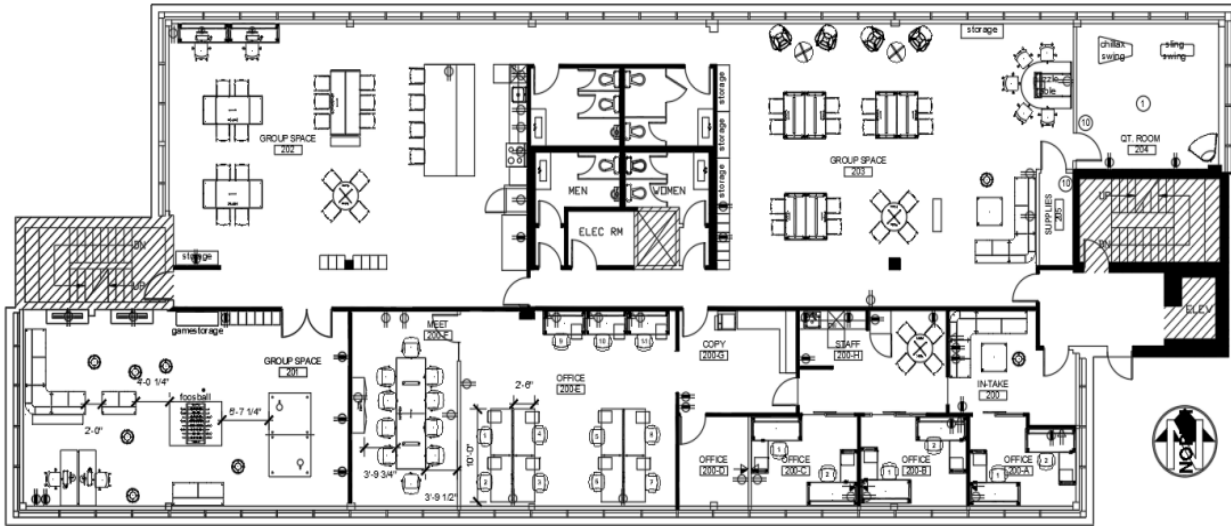

Address

Millbourne Market Mall - Tower 1, 2nd Floor

Suite 200, 3697 Mill Woods Road NW, Edmonton, AB T6K 3L6

Walkthrough *Click Image below

MILLBOURNE MARKET MALL

Walkthrough

Floor Plan

Group Space 201

Plants are not in scope

Group Space 202

Group Space 203