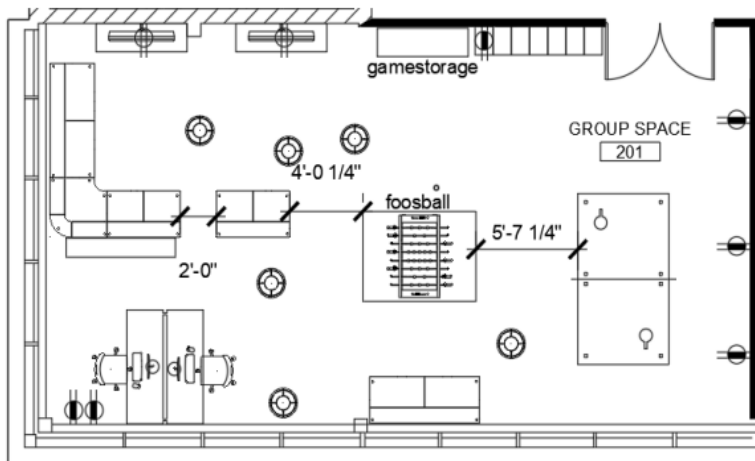

Address

Millbourne Market Mall - Tower 1, 2nd Floor

Suite 200, 3697 Mill Woods Road NW, Edmonton, AB T6K 3L6

Walkthrough *Click Image below

MILLBOURNE MARKET MALL

Walkthrough

Floor Plan

Group Space 201

Plants are not in scope

Group Space 202

Group Space 203